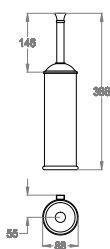

## AB.CA11.B

• Portascopino a parete.

Chrome

Black to White

Brushed

Matt Luxe

Golden

Matt Golden