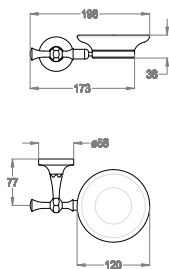

AB.CA01.A

• Portasapone a parete.

Chrome

Black to White

Brushed

Matt Luxe

Golden

Matt Golden