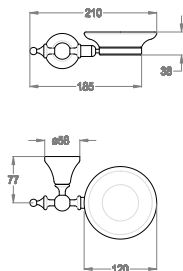

AB.ML01.A

• Portasapone a parete.

Chrome

Black to White

Brushed

Matt Luxe

Golden

Matt Golden