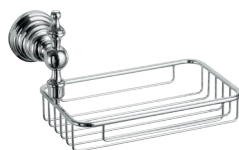

AB.ME04.A

• Cestino per doccia.

Chrome

Black to White

Brushed

Matt Luxe

Golden

Matt Golden