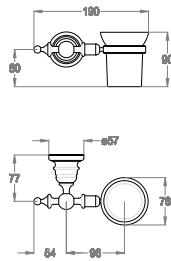

AB.ME02.A

• Portabicchiere a parete.

Chrome

Black to White

Brushed

Matt Luxe

Golden

Matt Golden