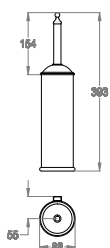

## AB.ME11.B

• Portascopino a parete.

Chrome

Black to White

Brushed

Matt Luxe

Golden

Matt Golden